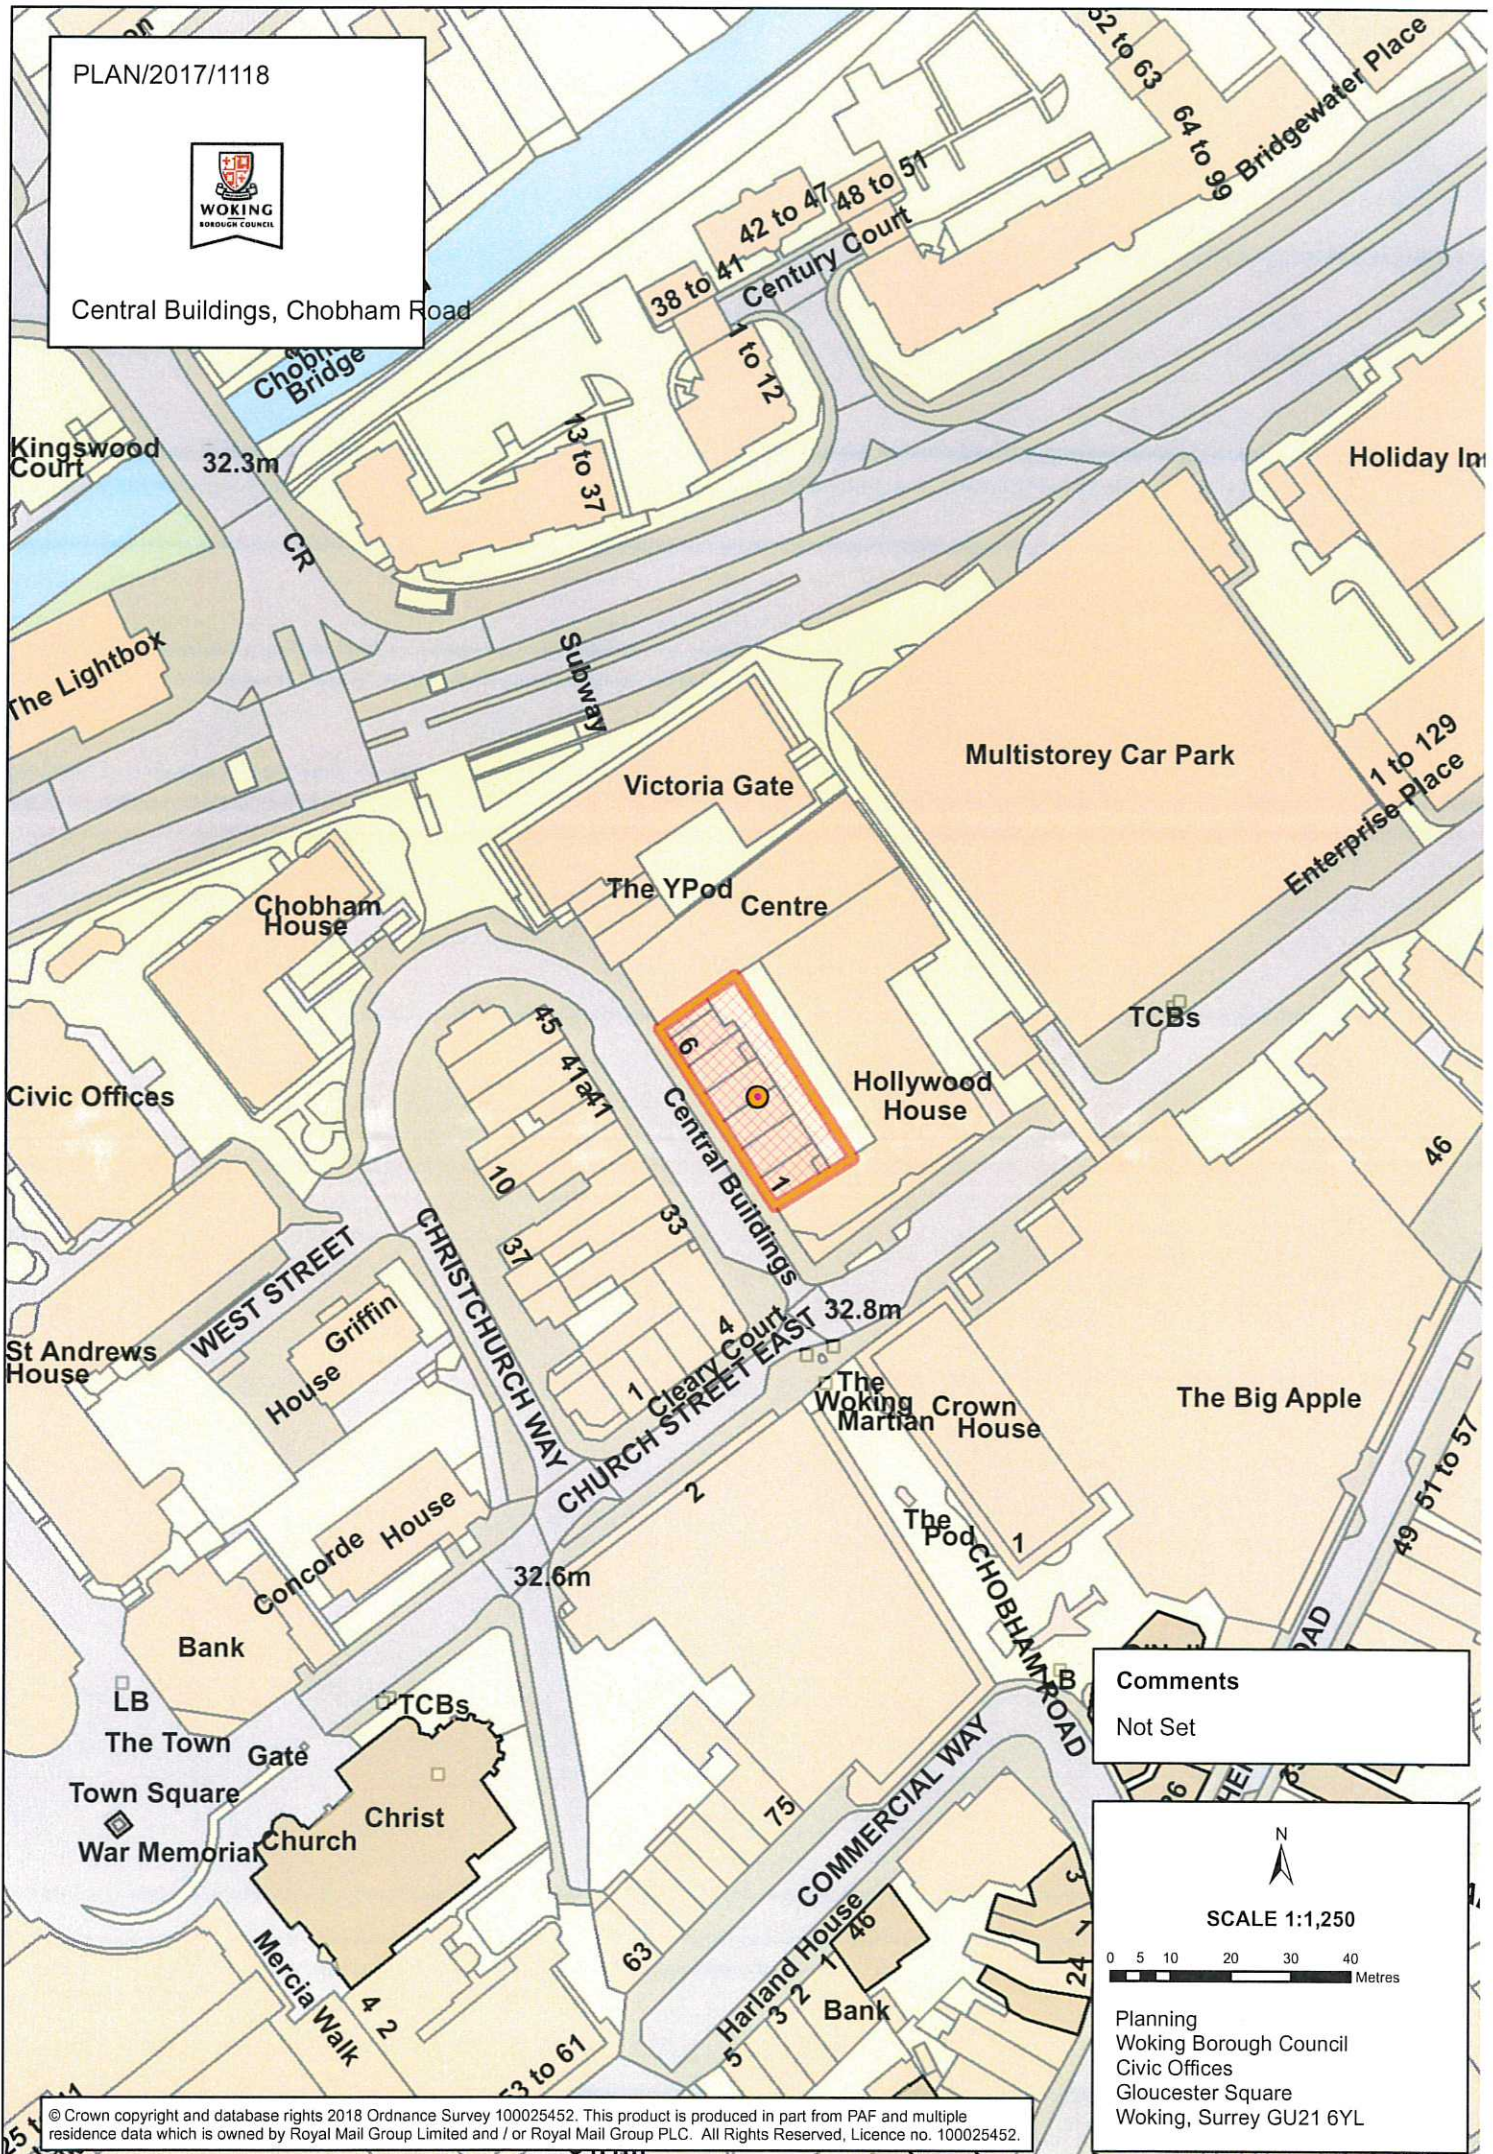

PLAN/2017/1118

Central Buildings, Chobham Road

Comments

Not Set

SCALE 1:1,250

0 5 10 20 30 40 Metres

Planning  
Woking Borough Council  
Civic Offices  
Gloucester Square  
Woking, Surrey GU21 6YL